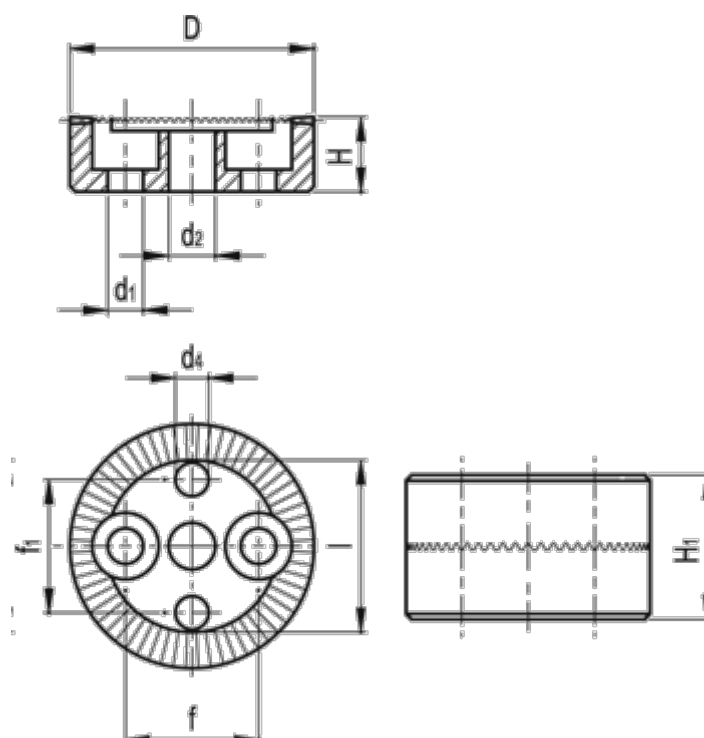

Article number: 20655537

Description: E+G Serrated locking plate
GN 187.4-40-48-B-ST

Measures

D	= 40	l	= 30.0
d	= M8	Number of teeth	= 48
d1	= 6.3	Weight (g)	= 84
d4 H11	= 6		
f	= 23		
f1	= 23		
H +/-0.9	= 11.5		
H1	= 23		